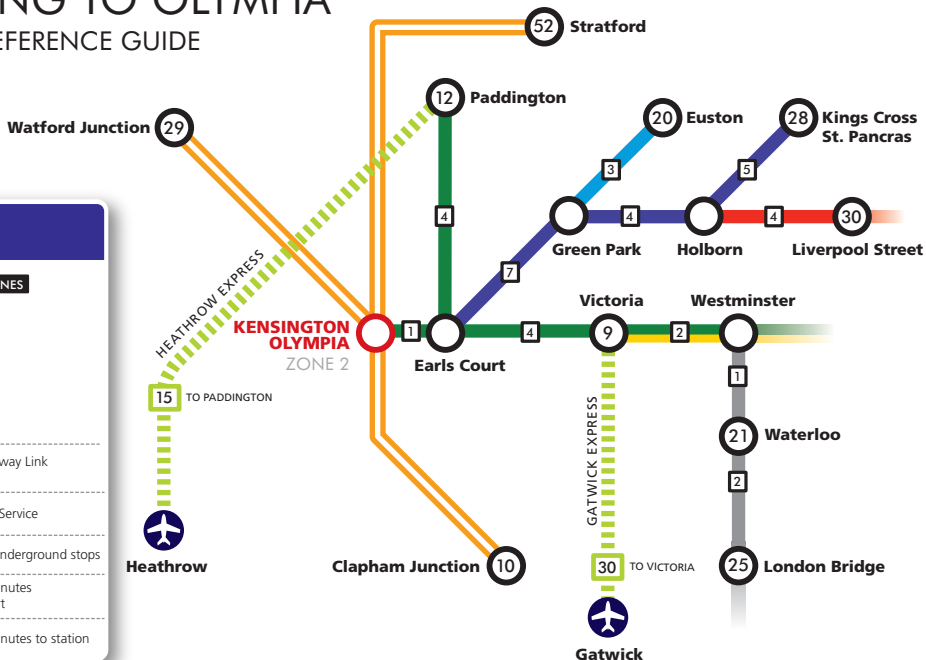

GETTING TO OLYMPIA

QUICK REFERENCE GUIDE

Key

UNDERGROUND LINES

- Piccadilly
- Central
- Victoria
- Circle
- District
- Jubilee

- National Railway Link to Airport

- Overground Service

- 4 Number of underground stops

- 29 Estimated minutes to Earls Court

- 30 Estimated minutes to station

NB. Not all stations are represented. We cannot accept responsibility for any inaccuracies.

Artwork production by **sgw** t:01904 674358