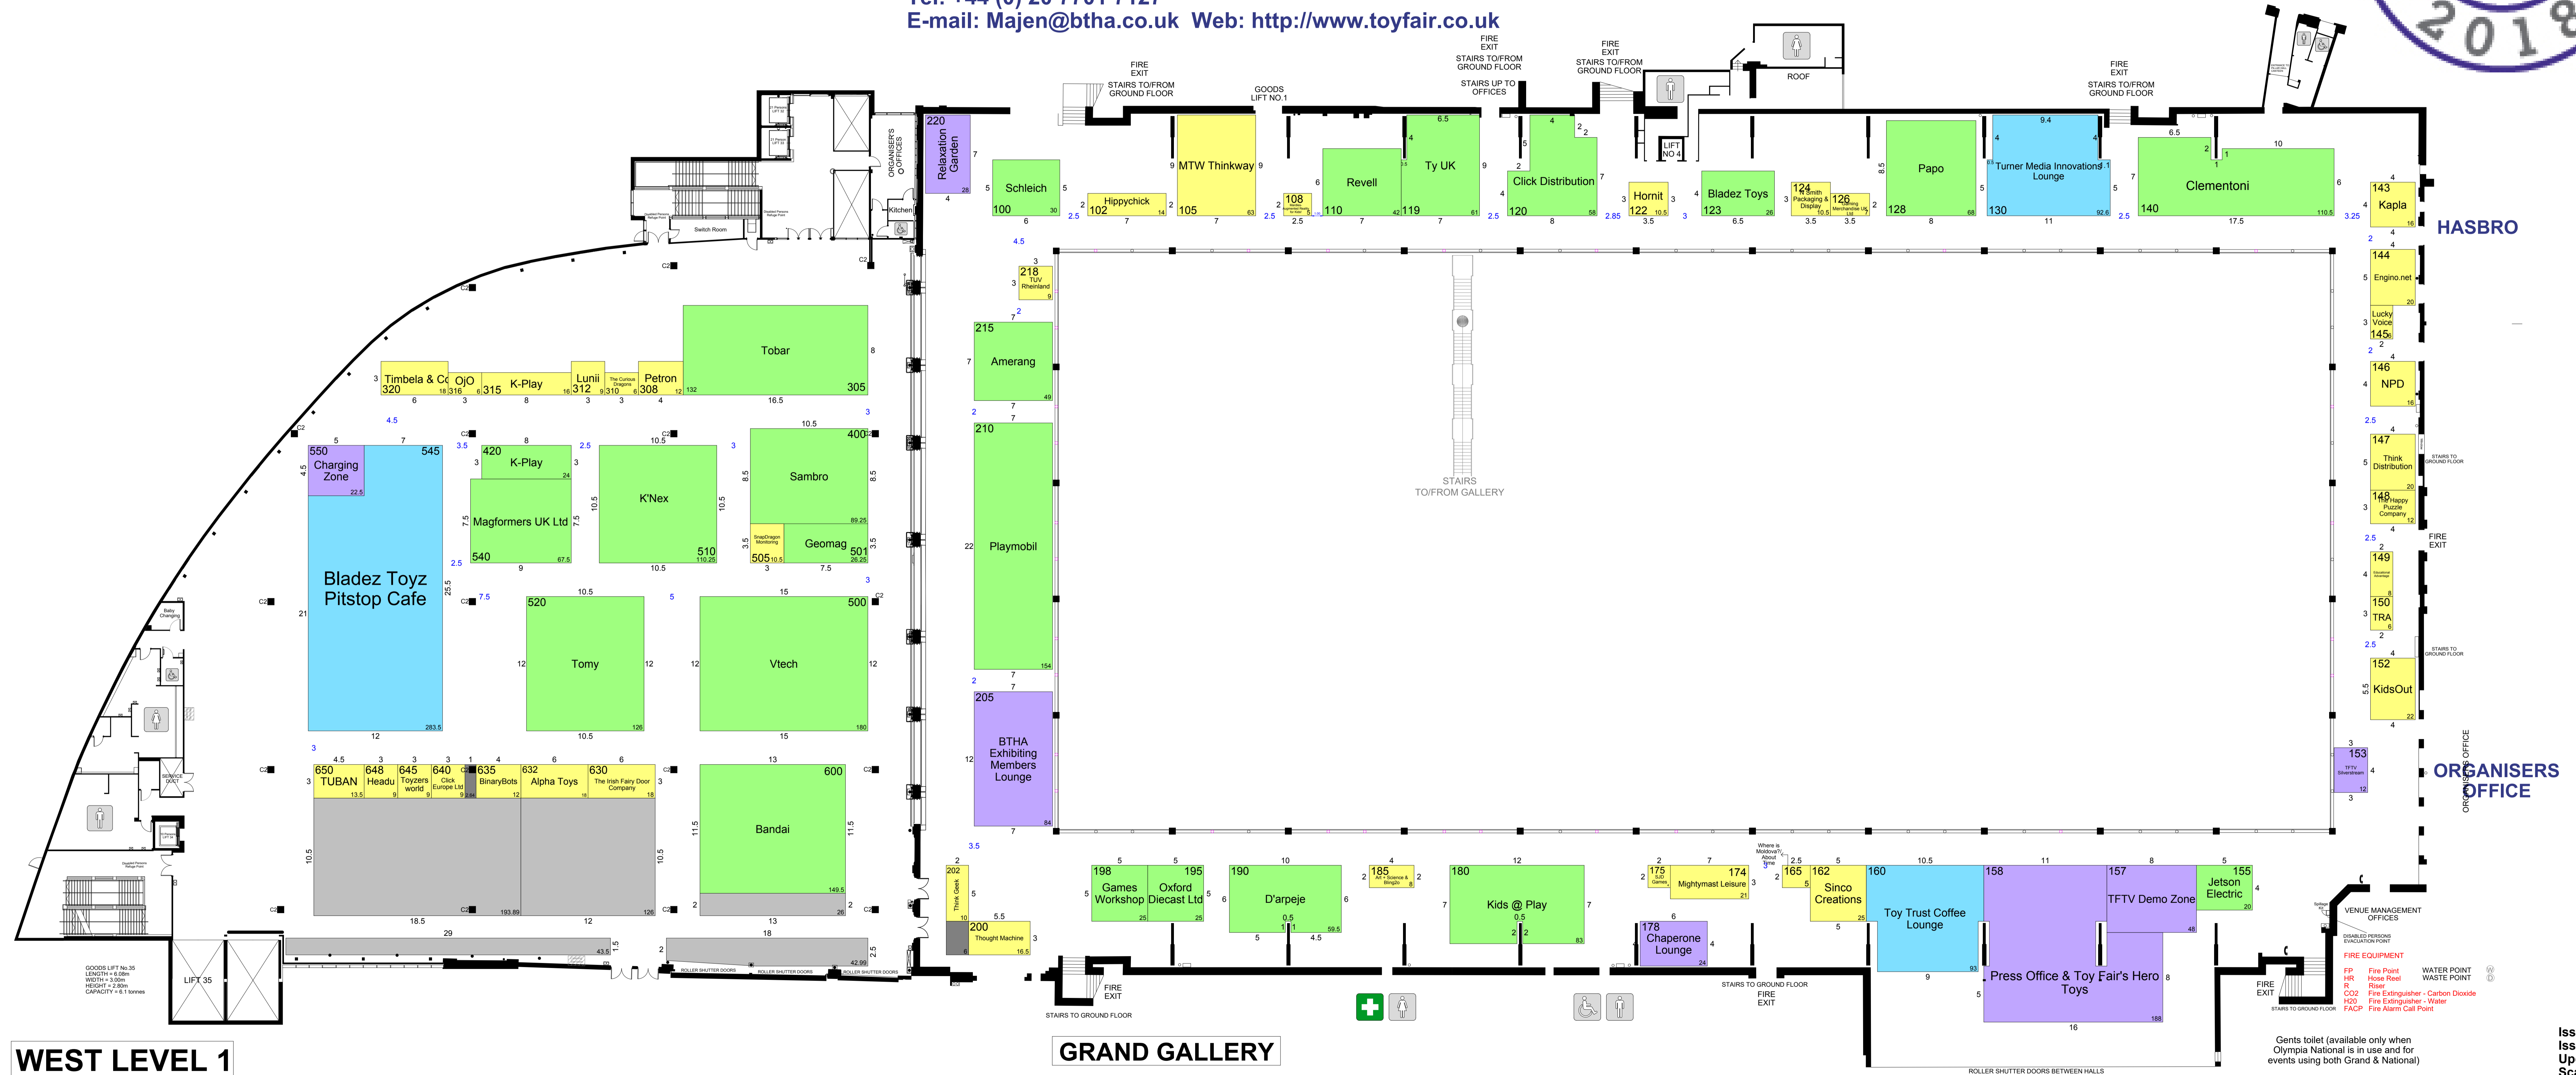

23 - 25 January 2018
 Grand Hall Gallery
 Olympia

WEST LEVEL 1

GRAND GALLERY

- Unset
- Shell
- Space
- Feature
- Feature 2
- Green House
- Catering
- Store
- Venue column

Issue Number: 562
 Issue Date: 05 Jan 2018
 Updated by: Phil
 Scale: N.T.S.
 Hours allowance: <HOURSALLOWANCE>
 Hours used: <HOURSUSED>
 Hours remaining: <HOURSREMAINING>